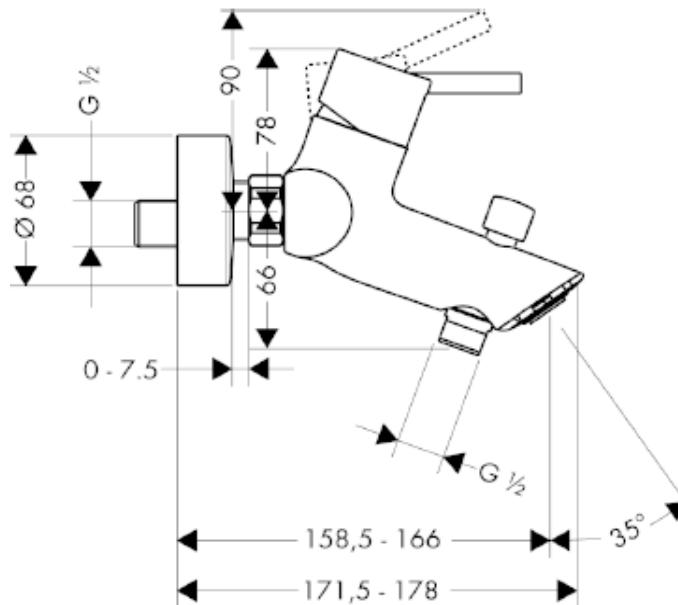

SPECIFICATION SHEET - fittings

BRAND:	hansgrohe	Product Photo:
ORIGIN:	Germany	
SERIES:	Talis S2	
PRODUCT DESCRIPTION:	Exposed single lever bath/shower with automatic diverter • Flow rate: 22 l./min. at 3 bar • Flow pressure; 1~5 bar (15~70 psi)	
MODEL No.	32440 000	
FINISH/COLOUR:	Chrome-plated	
DIMENSIONS:		
OPTIONAL MATCHING PARTS:	handshower set	

Technical Informations: Suitable for continous flow water heater

REMINDER:	Pipe flushing must be done before faucets are installed. Failure to do so voids the warranty.
	Do not use cleaners containing abrasive cleansers, ammonia, bleach, acids, waxes, alcohol, solvents or other products not recommended for chrome.
	All information is for reference only, installation shall always be based on the actual product delivered.